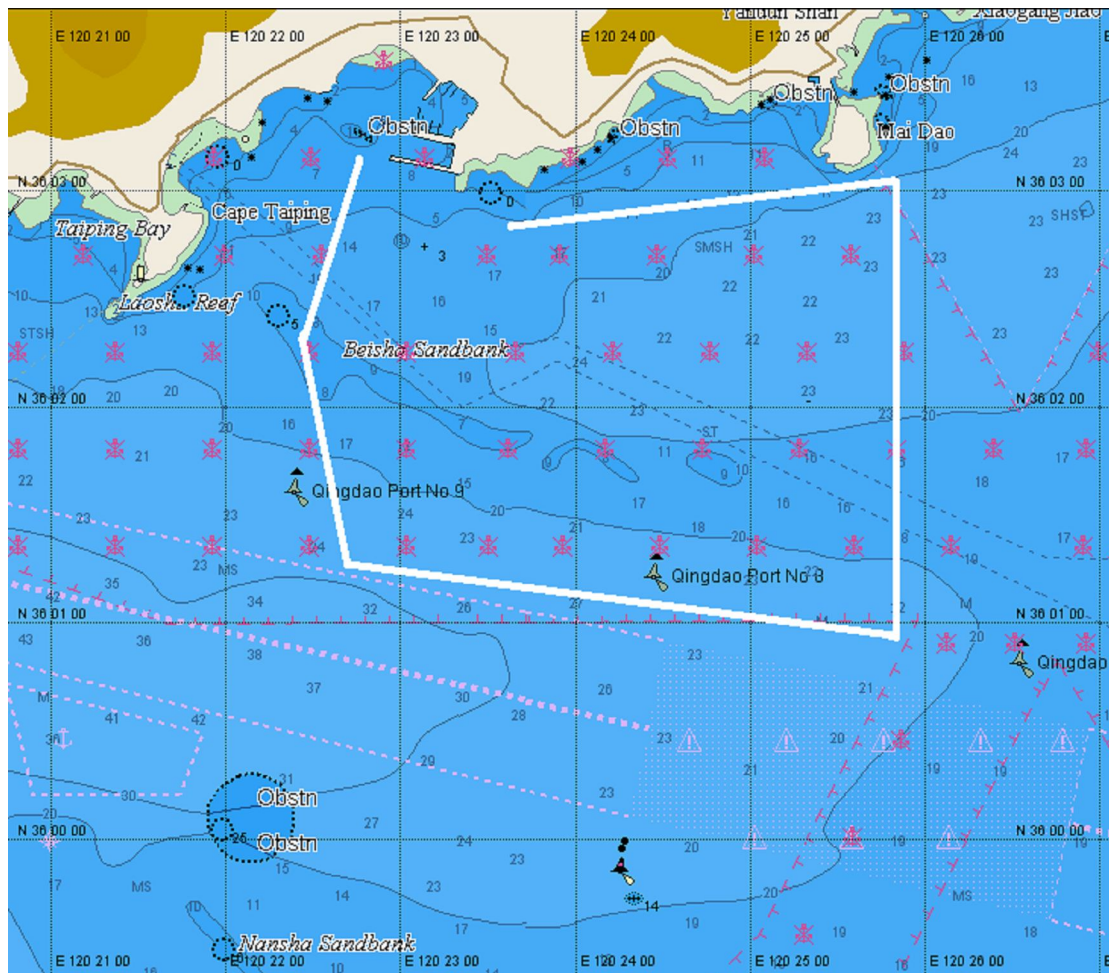

VOLVO OCEAN RACE

ROUND THE WORLD 2008-2009

Qingdao In-port Race Day – information sheet

Date: Saturday 7th February 2009

Start times: 1300hrs

Appendix 1 - Race Area

The races will take place within the area shown on the chart. The start line will be between a white Volvo buoy and the start boat, flying an orange flag.

Appendix 2 - Race course diagram and Exclusion Zone